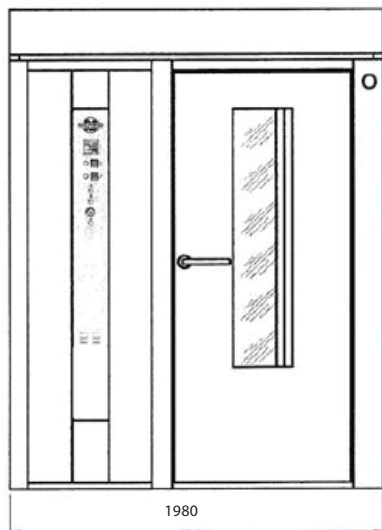

## Craftsman®

- Rack lift or platform options
- 99 program CPU controller
- Electric lifting device (on hook models)
- Gas execution only
- Interior light
- 500mm canopy
- Selectable oven vent & steam extraction system

### TECHNICAL DATA

**OVERALL DIMENSIONS:** 1980mm wide x 2510mm high x 1880mm deep (inc. canopy)  
Dimensions EXCLUDE all protrusions (door handles, drains etc)