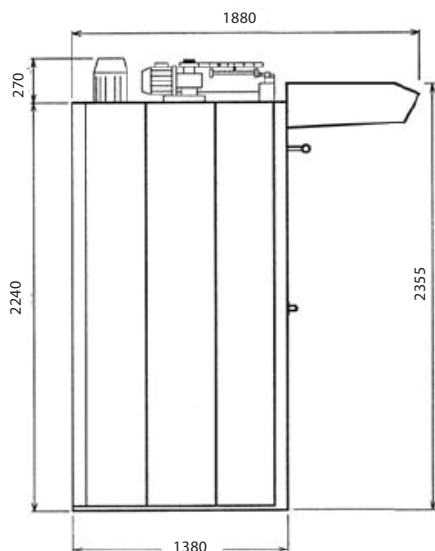

### TECHNICAL DATA

**OVERALL DIMENSIONS:** 1980mm wide x 2510mm high x 1880mm deep (inc. canopy)  
Dimensions EXCLUDE all protrusions (door handles, drains etc)